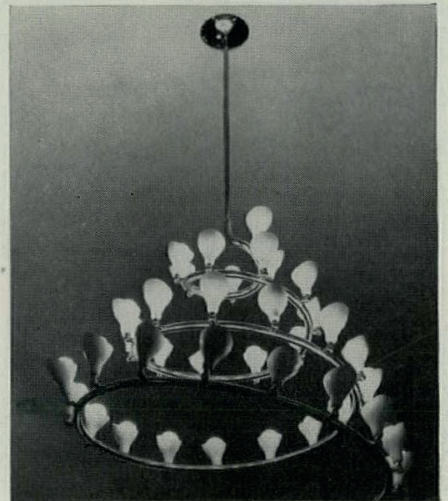

## PRODUCT NEWS

The polished brass fixtures are made in Italy.

### CONTEMPORARY CHANDELIERS: old world elegance for showrooms and lobbies

Executed by Sarfati of Milan, Italy for Lightolier, these white-tie ceiling fixtures are decor in the grand manner. Scaled for large rooms (the one below is of fullback proportions) they fancifully combine elegant forms with mechanics—flexible joints, movable discs, adjustable arms, etc. The crownlike chandelier at left has as its light source 16 polished brass

cups which nest frosted incandescent bulbs. Most of the illumination is directed downward; the remainder plays around the radial filigree of 16 supporting rods. It retails for \$325. Above, eggshell cups perch on a tubular brass spiral, aiming light in all directions—for \$295.