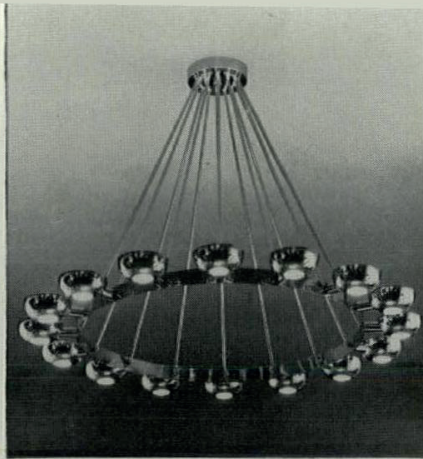

## PRODUCT NEWS

The polished brass fixtures are made in Italy.

### CONTEMPORARY CHANDELIERS: old world elegance for showrooms and lobbies

Executed by Sarfati of Milan, Italy for Lightolier, these white-tie ceiling fixtures are decor in the grand manner. Scaled for large rooms (the one below is of fullback proportions) they fancifully combine elegant forms with mechanics—flexible joints, movable discs, adjustable arms, etc. The crownlike chandelier at left has as its light source 16 polished brass

cups which nest frosted incandescent bulbs. Most of the illumination is directed downward; the remainder plays around the radial filigree of 16 supporting rods. It retails for \$325. Above, eggshell cups perch on a tubular brass spiral, aiming light in all directions—for \$295.