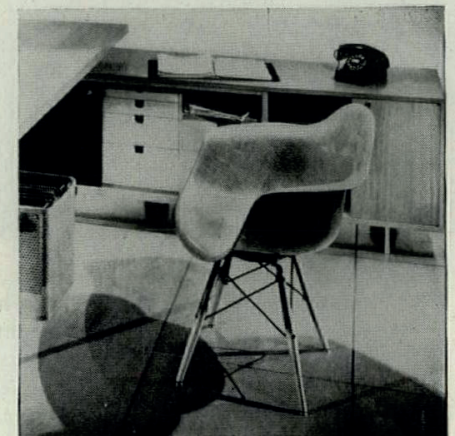

New Idea... in OFFICE PARTITIONS

Translucent Glass Jalousies* Divide An Office Without Disjointing Its Organization

Something is happening in modern office design! Venetian window partitions or jalousies employing translucent glass by Mississippi are fast replacing solid separations that cut off light, ventilation and communication from adjoining areas. These interior jalousies help integrate the entire organization and permit more accurate control of temperatures for heating and air conditioning.

The new adjustable dividers give each office better control of illumination and air movement. Opened or closed, the translucent glass floods interiors with softened "borrowed light" that creates a friendly feeling of spaciousness and comfort.

Opened windows permit the executive an unrestricted view of his entire force. Yet, he can have complete privacy when desired with an easy turn of the crank. And the closed vanes reduce office clatter to a minimum.

For "venetian window" office partitions, specify translucent, light diffusing glass by Mississippi. Available in a wide variety of patterns wherever quality glass is sold.

Send today for free booklet, "Figured Glass By Mississippi." Contains many ideas for commercial applications of this versatile, modern material.

*Mississippi Glass Co. does not construct or install jalousies. For estimates and other information, see your local supplier.

MISSISSIPPI *Glass* COMPANY

88 ANGELICA ST. SAINT LOUIS 7, MO.
NEW YORK • CHICAGO • FULLERTON, CALIF.

WORLD'S LARGEST MANUFACTURER OF ROLLED, FIGURED AND WIRED GLASS